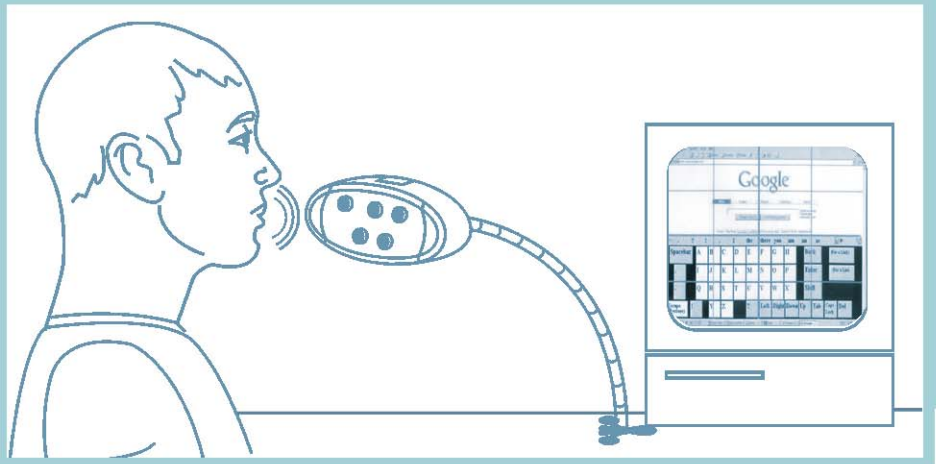

Patented

EZ Breathe

by Wind Jewel

Computer Control System

Breath life into your computer!

Individuals with limited dexterity may not be able to use a computer. Unfortunately, voice recognition technology is limited to aiding those who are able to speak. The EZ Breathe hands free computer interface enables a person to use a computer by simply exhaling and inhaling. This revolutionary device allows users to increase their independence and productivity both at home and on the job.